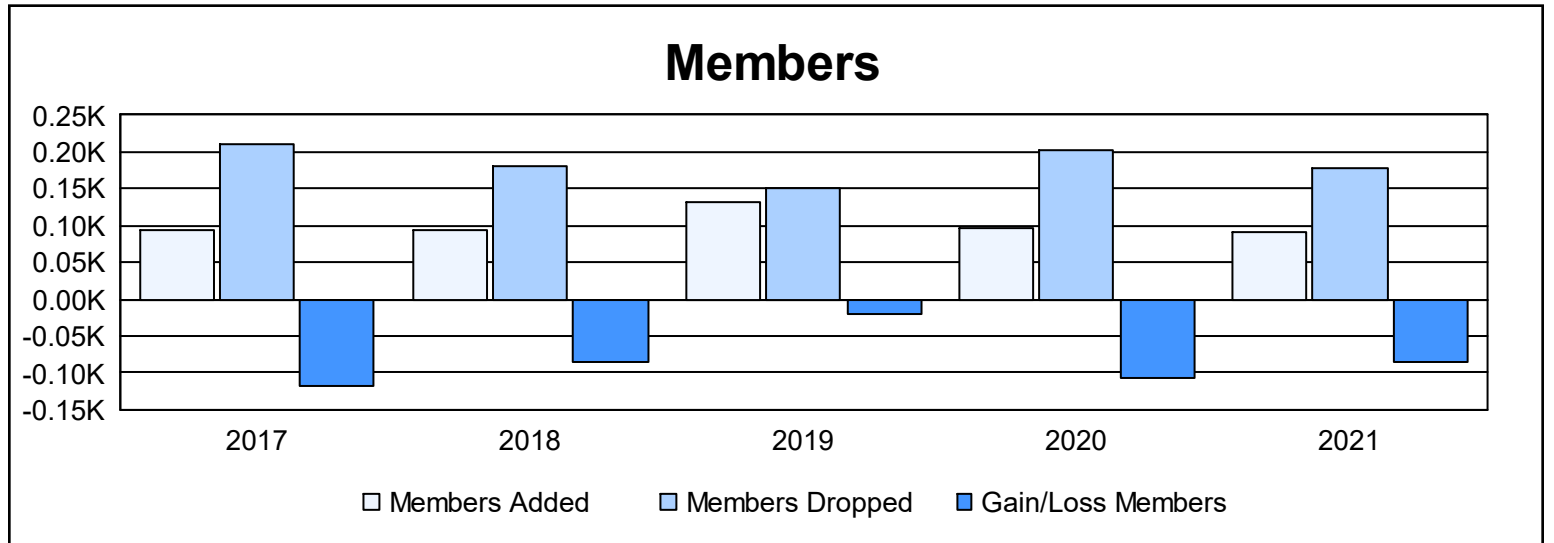

Year	New Clubs	Dropped Clubs	Gain/ Loss Clubs	New Members	Charter Members	Reinstate Members	Transfer Members	Total Member Added	Total Members Dropped	Gain/ Loss Members
2016-2017	0	1	-1	81	1	0	12	94	211	-117
2017-2018	0	1	-1	90	0	1	3	94	180	-86
2018-2019	1	2	-1	102	20	1	9	132	152	-20
2019-2020	0	2	-2	91	0	1	5	97	203	-106
2020-2021	1	3	-2	58	28	2	3	91	177	-86
<b>Average</b>	<b>0</b>	<b>2</b>	<b>-1</b>	<b>84</b>	<b>10</b>	<b>1</b>	<b>6</b>	<b>102</b>	<b>185</b>	<b>-83</b>

### Membership Composition June 2021 Cumulative