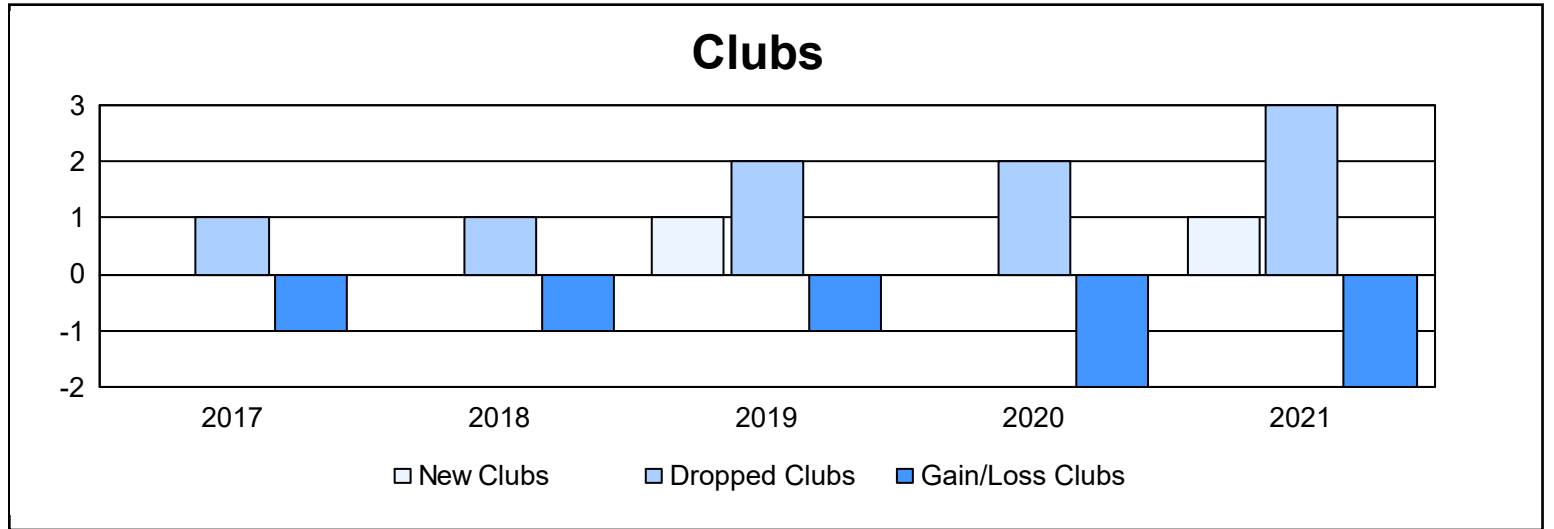

Year	New Clubs	Dropped Clubs	Gain/ Loss Clubs	New Members	Charter Members	Reinstate Members	Transfer Members	Total Member Added	Total Members Dropped	Gain/ Loss Members
2016-2017	0	1	-1	81	1	0	12	94	211	-117
2017-2018	0	1	-1	90	0	1	3	94	180	-86
2018-2019	1	2	-1	102	20	1	9	132	152	-20
2019-2020	0	2	-2	91	0	1	5	97	203	-106
2020-2021	1	3	-2	58	28	2	3	91	177	-86
<b>Average</b>	<b>0</b>	<b>2</b>	<b>-1</b>	<b>84</b>	<b>10</b>	<b>1</b>	<b>6</b>	<b>102</b>	<b>185</b>	<b>-83</b>

### Membership Composition June 2021 Cumulative