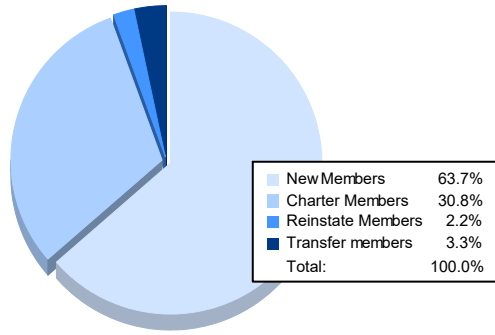

Year	New Clubs	Dropped Clubs	Gain/ Loss Clubs	New Members	Charter Members	Reinstate Members	Transfer Members	Total Member Added	Total Members Dropped	Gain/ Loss Members
2016-2017	0	1	-1	81	1	0	12	94	211	-117
2017-2018	0	1	-1	90	0	1	3	94	180	-86
2018-2019	1	2	-1	102	20	1	9	132	152	-20
2019-2020	0	2	-2	91	0	1	5	97	203	-106
2020-2021	1	3	-2	58	28	2	3	91	177	-86
<b>Average</b>	<b>0</b>	<b>2</b>	<b>-1</b>	<b>84</b>	<b>10</b>	<b>1</b>	<b>6</b>	<b>102</b>	<b>185</b>	<b>-83</b>

### Membership Composition June 2021 Cumulative